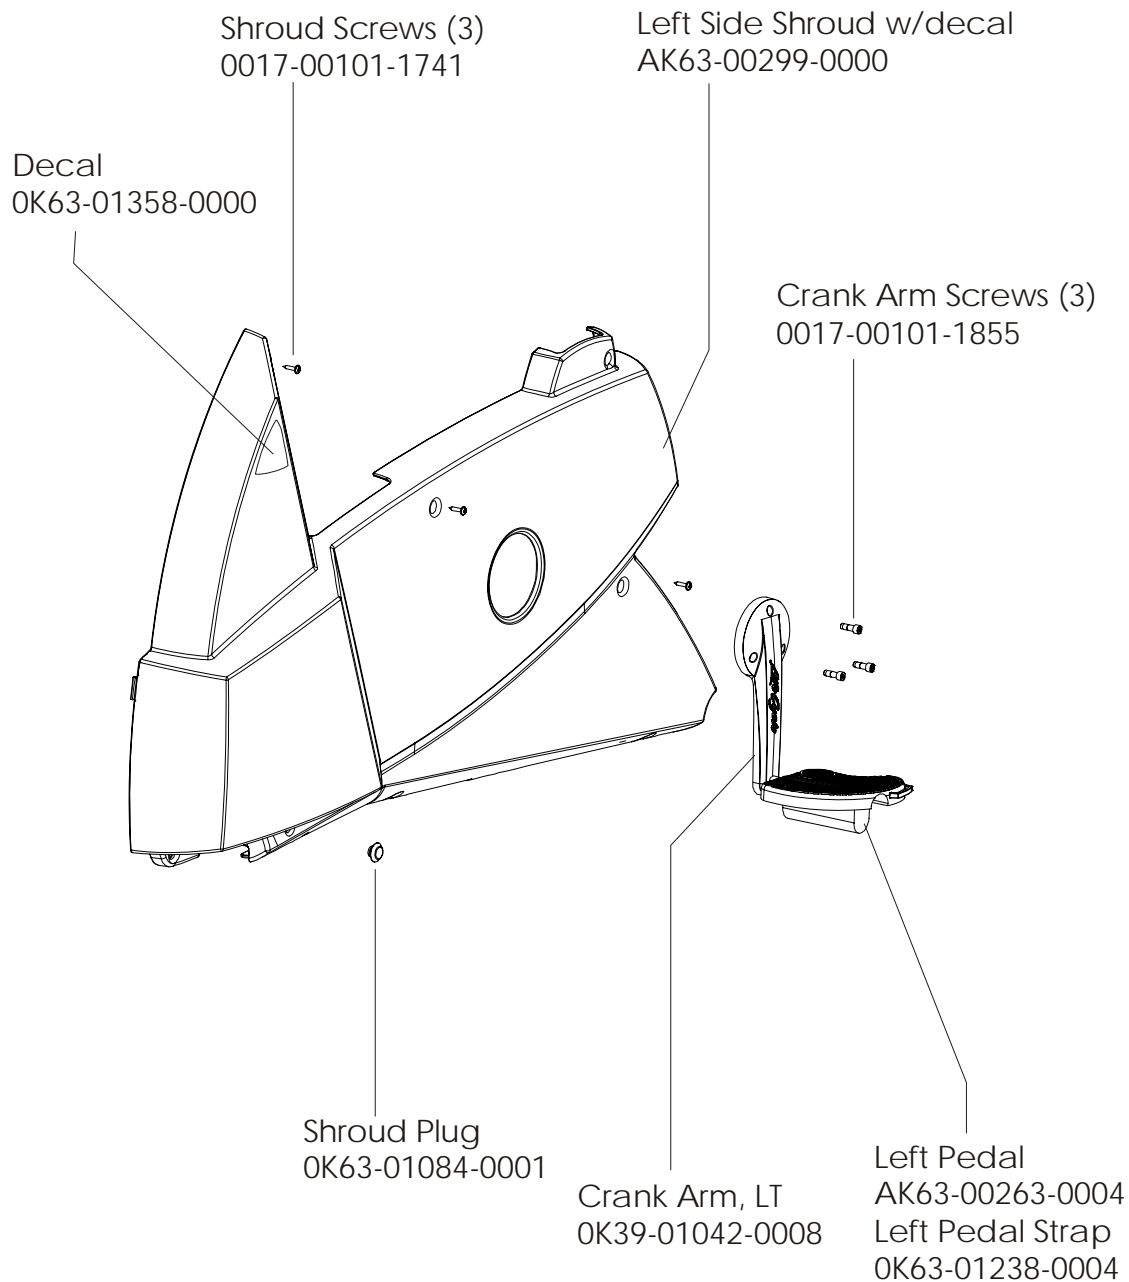

Clutch Assembly  
AK63-00026-0000

DELFIN Washers  
0017-00104-0455

Spacer

Left Seat Post Shroud  
OK63-01092-0010

Screw  
0017-00101-1741

Right Seat Post Shroud  
OK63-01092-0009

PCB Mounting Bracket Assembly  
AK63-00049-0000

Front Wheels  
AK63-00017-0001

**CABLE ASSEMBLY  
POWER CONTROL TO ALTERNATOR  
AK63-00029-0001**

**CONSOLE TO ACB CABLE  
AK63-00037-0002**

**LOWER CONSOLE  
CABLE  
AK63-00038-0000**

**CABLE ASSEMBLY  
AK63-00028-0001**